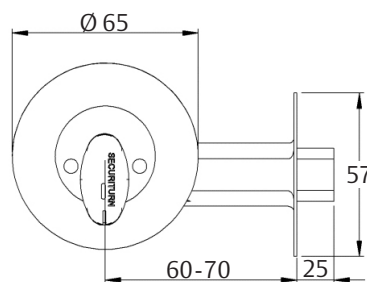

Entrance Sets

Deadbolts

INTERLOCK™

ASSA ABLOY

RES-FLY-067 04-10NZ

ASSA ABLOY New Zealand Ltd.
PO Box 100407, North Shore
North Shore City 0745

6 Armstrong Road, Albany
North Shore City 0632
New Zealand

Within New Zealand:
Tel 09 415 8031
Fax 0800 478 297
www.assaabloy.co.nz

Outside New Zealand:
Tel +64 9 921 7630
Fax +64 9 921 6504
www.assaabloy.co.nz

ASSA ABLOY, the global leader
in door opening solutions.