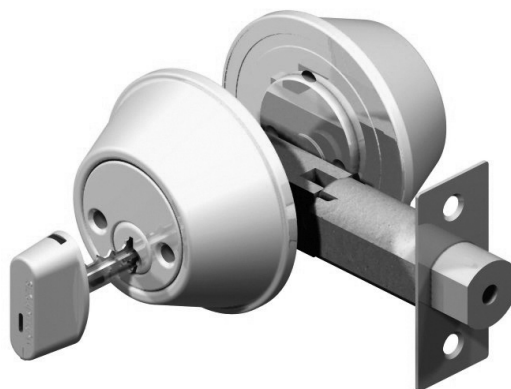

Entrance Sets

Deadbolts

INTERLOCK™

ASSA ABLOY

RES-FLY-067 04-10NZ

ASSA ABLOY New Zealand Ltd.
PO Box 100407, North Shore
North Shore City 0745

6 Armstrong Road, Albany
North Shore City 0632
New Zealand

Within New Zealand:
Tel 09 415 8031
Fax 0800 478 297
www.assaabloy.co.nz

Outside New Zealand:
Tel +64 9 921 7630
Fax +64 9 921 6504
www.assaabloy.co.nz

ASSA ABLOY, the global leader
in door opening solutions.