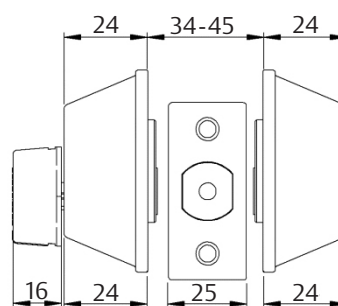

Entrance Sets

Deadbolts

INTERLOCK™

ASSA ABLOY

RES-FLY-067 04-10NZ

ASSA ABLOY New Zealand Ltd.
PO Box 100407, North Shore
North Shore City 0745

6 Armstrong Road, Albany
North Shore City 0632
New Zealand

Within New Zealand:
Tel 09 415 8031
Fax 0800 478 297
www.assaabloy.co.nz

Outside New Zealand:
Tel +64 9 921 7630
Fax +64 9 921 6504
www.assaabloy.co.nz

ASSA ABLOY, the global leader
in door opening solutions.