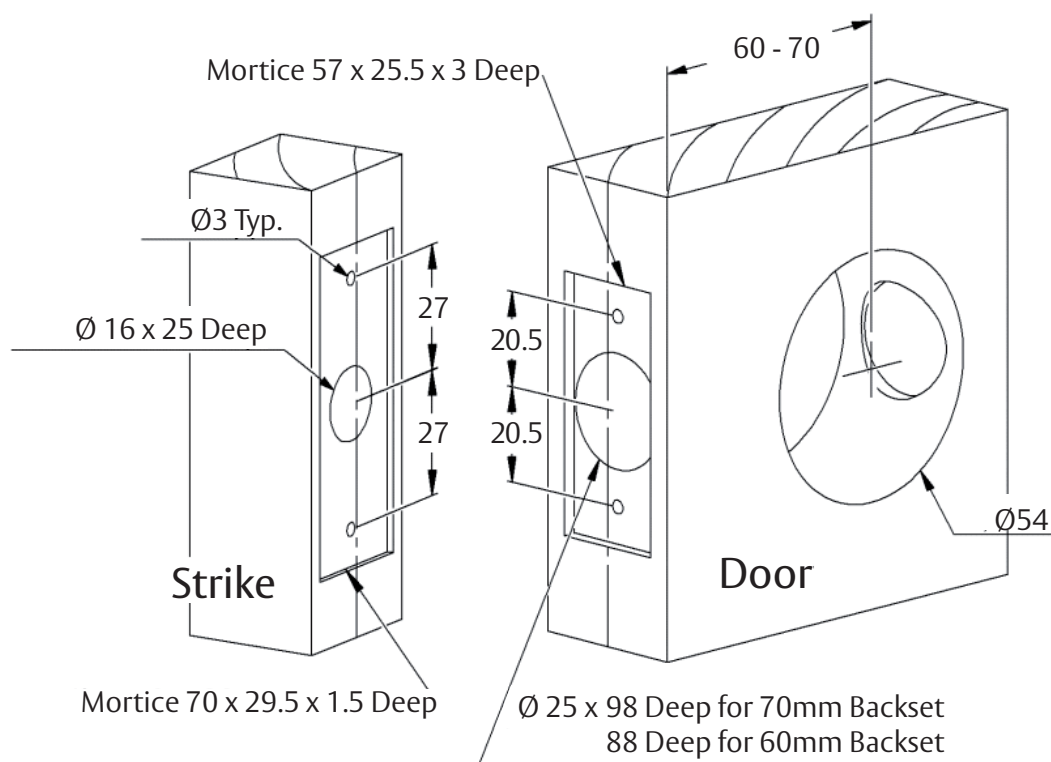

Entrance Sets

Deadbolts

INTERLOCK™

ASSA ABLOY

RES-FLY-067 04-10NZ

ASSA ABLOY New Zealand Ltd.
PO Box 100407, North Shore
North Shore City 0745

6 Armstrong Road, Albany
North Shore City 0632
New Zealand

Within New Zealand:
Tel 09 415 8031
Fax 0800 478 297
www.assaabloy.co.nz

Outside New Zealand:
Tel +64 9 921 7630
Fax +64 9 921 6504
www.assaabloy.co.nz

ASSA ABLOY, the global leader
in door opening solutions.